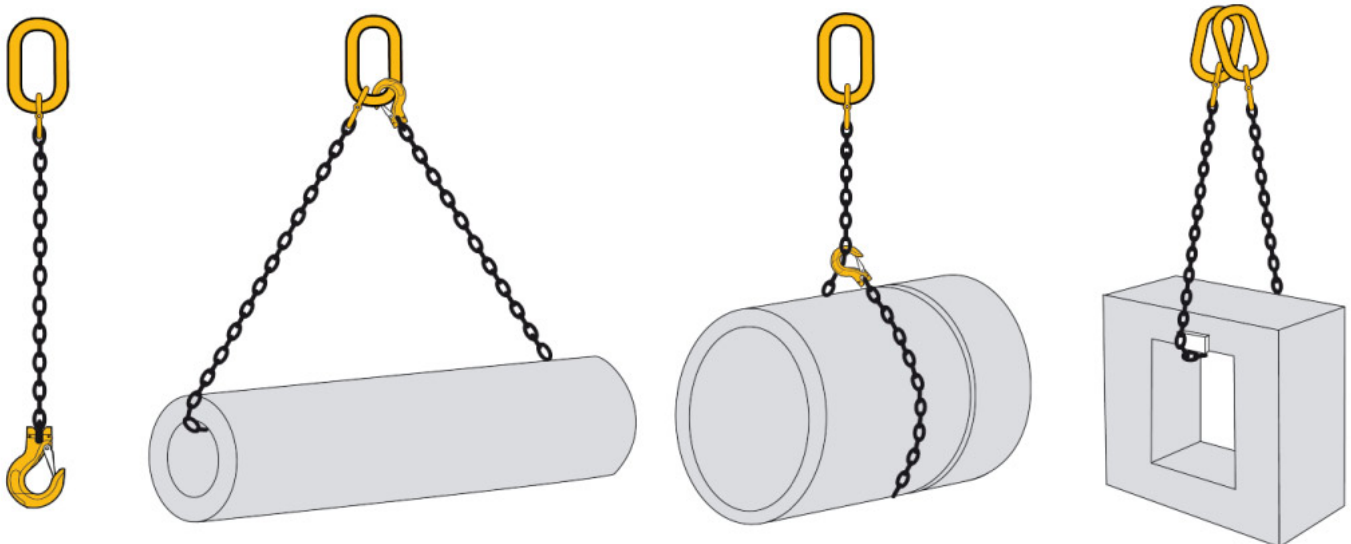

Grade 8 Single Leg Chain Slings EN 818-4

Chain Size mm	Straight Lift	Single Leg in Basket Hitch (back hooked into top link)	Choke Hitch	Basket Hitch
7mm	1.5	1.5	1.2	2.1
8mm	2.0	2.0	1.6	2.8
10mm	3.15	3.15	2.5	4.25
13mm	5.3	5.3	4.2	7.5
16mm	8.0	8.0	6.4	11.2
20mm	12.5	12.5	10.0	17.0
22mm	15.0	15.0	12.0	21.2
26mm	21.2	21.2	17.0	30.0
32mm	31.5	31.5	25.2	45.0

All loads shown in tonnes

The Mount
566 Eutruria Road
Newcastle under Lyme
ST5 0SU